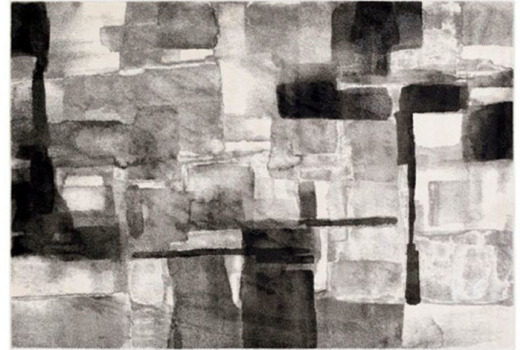

# Badcock of South Florida & more<sup>®</sup>

HOME FURNITURE

## **BRYCEBOURNE AREA RUG**

SKU: 308818

Machine woven abstract design in black, gray, and cream. Polypropylene. 11mm pile. Backed with jute. Spot clean only. Rug pad recommended. Cleaning Code: SW - Solvent/Water