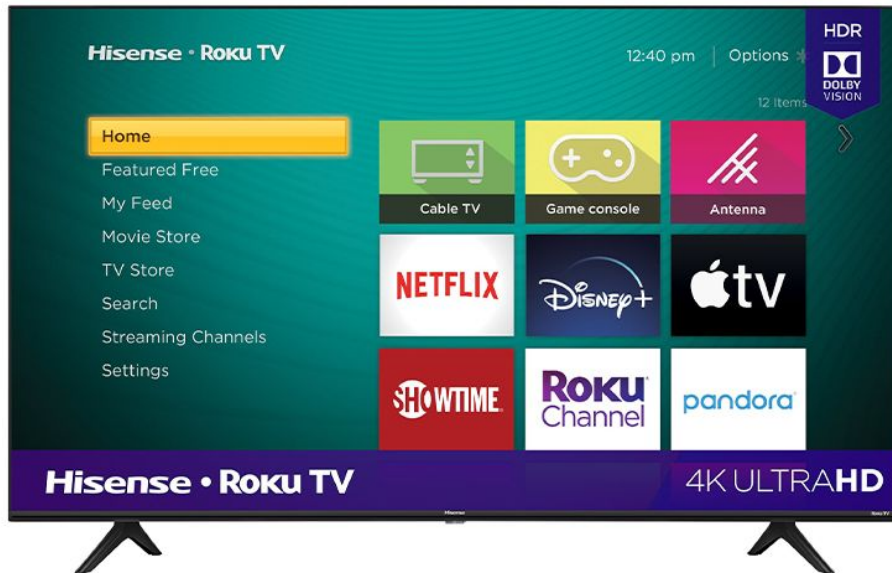

# Badcock & more<sup>®</sup> of South Florida

HOME FURNITURE

## 55" HISENSE 4K ROKU TV

SKU: 309377

For 4K UHD picture quality, in the perfect size for your space. With Android TV, you can discover 700,000+ movies and shows in one place. Ask Google to control your TV with your voice. And cast your photos, videos, and music from devices to your TV. DIMENSIONS WITH STAND: 48.5" W x 8.9" D x 30.4" H DIMENSION S WITHOUT STAND: 48.5" W x 2.9" D x 28" H Features: Dolby Vision™ HDR and HDR10 Android TV Auto Low Latency Mode Chromecast Built-in DTS® Virtual: X™ Voice Remote 4 HDMI / 2 USB \*For more information on our "Extended Warranty Plan" [Click Here!](#)