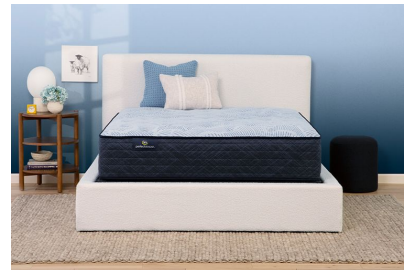

# Badcock of South Florida & more.<sup>®</sup>

HOME FURNITURE

## **BLUE LAGOON PLUSH QUEEN MATTRESS & LOW PROFILE BOXSPRING**

SKU: 446011

Featuring an 825-coil density system, the Serta Perfect Sleeper Blue Lagoon Nights Plush mattress offers zoned comfort and pressure relief with a lumbar gel support band and Cool Twist® Gel Memory Foam that contours to your body—with upgrades available with more cooling layers and support.