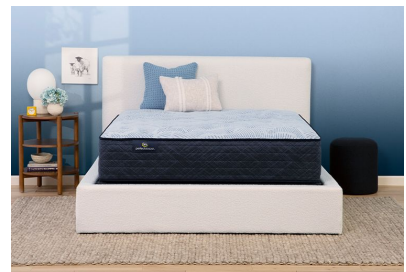

Badcock of South Florida & more.[®]

HOME FURNITURE

BLUE LAGOON PLUSH KING MATTRESS & BOXSPRING

SKU: 446014

Featuring an 825-coil density system, the Serta Perfect Sleeper Blue Lagoon Nights Plush mattress offers zoned comfort and pressure relief with a lumbar gel support band and Cool Twist® Gel Memory Foam that contours to your body—with upgrades available with more cooling layers and support.