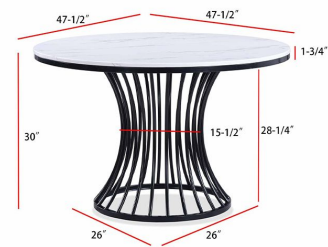

## **HAYLEY BLACK/WHITE DINING TABLE**

SKU: 310852

The Haley dining table is a sophisticated blend of contemporary design and artistic flair, ideal for modern homes seeking a touch of elegance. The set features a sleek, round table with a faux marble top that is both beautiful and easy to care for. The table's base is a sculptural marvel, with a dynamic, cage-like structure that is as sturdy as it is stylish.