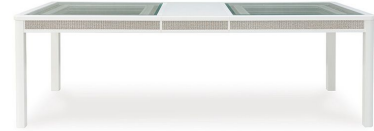

Badcock of South Florida & more[®] HOME FURNITURE

Chalanna White 5 PC Dining Room

Short Description:

SKU: 446237

\$1,298.00

Embracing modern glamour, this extension table is a sparkling addition to your dining area. A bright white lacquer finish, shimmering rhinestone accents and clear glass panels give this table plenty of polish. Plus the drop-in leaf accommodates parties of ten with ease. 5 PC includes table and 4 chairs. Made with solid wood components, MDF substrate and decorative PVC laminate. Bright white lacquer finish. Tabletops feature rhinestone and textured PVC framing with glass panels. Rhinestone accent trim. Seats up to 10. Removable center leaf. Table extends by pulling both ends and dropping in leaf. Additional Dimensions: Apron to floor: 25.75" Table depth with leaf: 96.25" Table depth without leaf: 78.25" Leaf: 18"